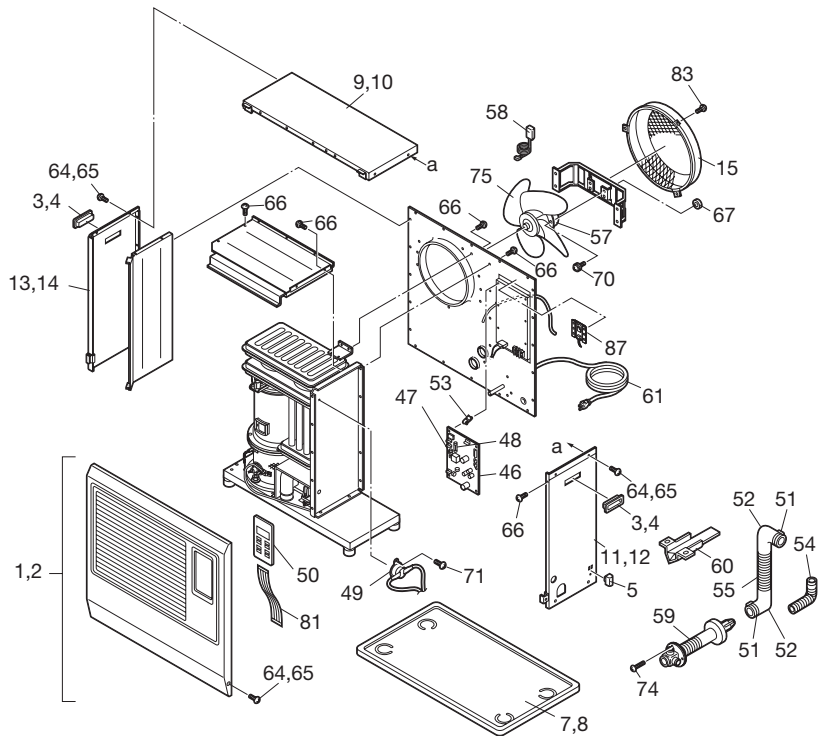

REF #	PART #	PART NAME
1	20470646	Front panel assembly (L731)
2	20471046	Front panel assembly (L732)
3	20475804	Carrying handle (L731)
4	20479104	Carrying handle (L732)
5	20450007	Plumb bob
6	20474970	Adjustable leg
7	20478129	Drip tray (L731)
8	20471029	Drip tray (L732)
9	20470660	Top plate (L731)
10	20471060	Top plate (L732)
11	20470663	Right side panel (L731)
12	20471063	Right side panel (L732)
13	20470664	Left side panel (L731)
14	20471064	Left side panel (L732)
15	20475172	Fan cover
16	20478644	Heat exchanger
17	20475808	Heat chamber assembly
18	20470642	Burner assembly
19	20478643	Burner ring
20	20478026	Fuel nozzle
21	20478393	Fuel nozzle gasket
22	20470218	Igniter
23	17187582	Igniter gasket
24	20479521	Igniter guide gasket
25	20474920	Igniter cover
26	20470611	Primary flame rod
27	20475194	Burner gasket
28	20475850	Burner insulating pad
29	20475831	Peep window
30	20475881	Peep window gasket
31	20474992	Joint packing
32	20475893	Heat exchanger gasket
33	20470638	Blower motor assembly
34	20470648	Blower motor assembly with case
35	20478871	Blower motor exhaust fan
36	20475883	Blower motor intake fan
37	20475875	Blower motor case gasket
38	20475878	Rubber mat
39	20475877	O-ring (ø75)
40	20470234	Fuel sump
41	20470619	Fuel pump
42	20470641	Fuel pipe assembly
43	20478550	Fuel inlet strainer
44	20475551	Drain screw with O-ring
45	20475552	Strainer gasket
46	20471312	Main circuit board
47	20470678	Fuse 1 (5A)
48	20470679	Fuse 2 (10A)
49	20470206	High limit switch
50	20471376	Operation panel (L731)
51	20471876	Operation panel (L732)
52	20474977	Hose band
53	20474975	L-shaped hose
54	20477414	PCB support
55	20474984	Bent joint (L)
56	20470651	Inlet hose
57	20470652	Leveler fuel pipe
58	20470669	Circulation fan motor
59	20478373	Thermistor
60	20479891	Flue pipe
61	20474925	Oil catch
62	20475535	Power supply cord
63	20478188	Screw 1X
64	20479885	Outside nozzle gasket
65	20455862	Screw S2 (L731)
66	20470756	Screw 4D (L732)
66	20470254	Screw 4J