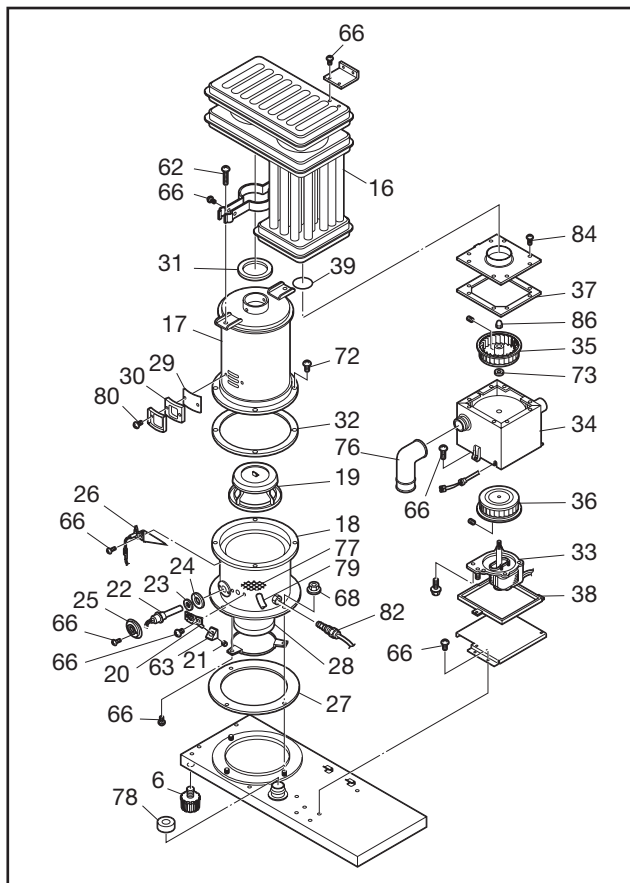

L732 stands for Laser 732