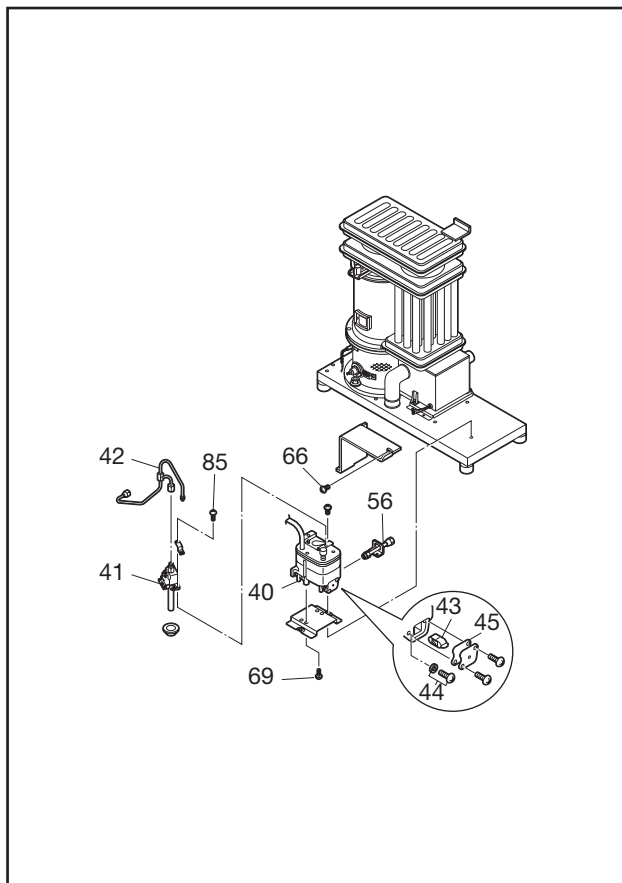

L732 stands for Laser 732