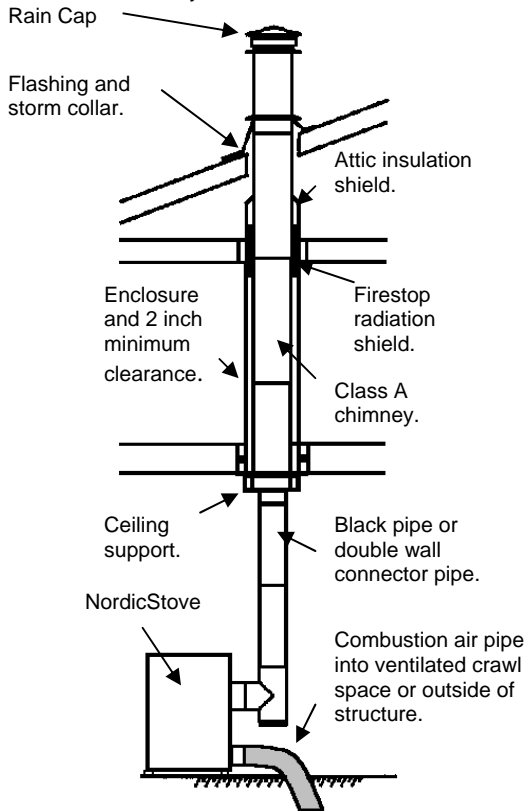

Typical NordicStove Installation Components

Interior Installation

Two story. One story is the same w/o the chimney enclosure on the second.

Exterior Installation

Single or multiple story components.

Emergency/Temporary Installation

IMPORTANT: Does NOT meet approved standards. For EMERGENCY use only.

Tent or portable building Installation.