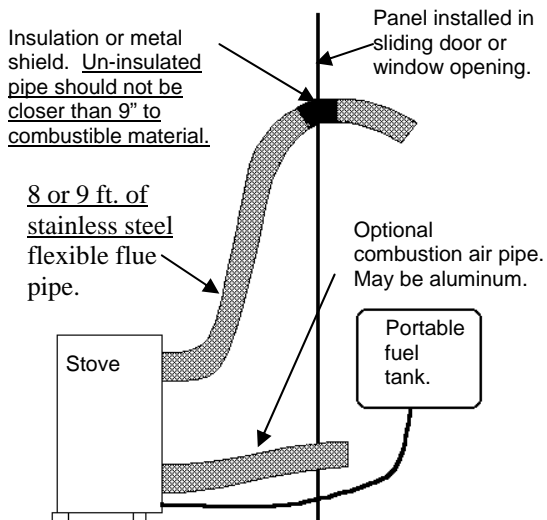

Typical NordicStove Installation Components

Interior Installation

Two story. One story is the same w/o the chimney enclosure on the second.

Exterior Installation

Single or multiple story components.

Emergency/Temporary Installation

IMPORTANT: Does NOT meet approved standards. For EMERGENCY use only.

Tent or portable building Installation.