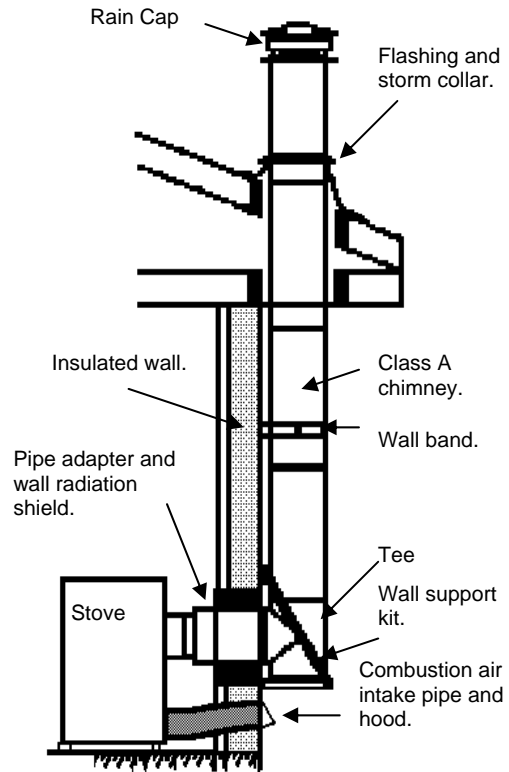

Typical NordicStove Installation Components

Interior Installation

Two story. One story is the same w/o the chimney enclosure on the second.

Exterior Installation

Single or multiple story components.

Emergency/Temporary Installation

IMPORTANT: Does NOT meet approved standards. For EMERGENCY use only.

Tent or portable building Installation.