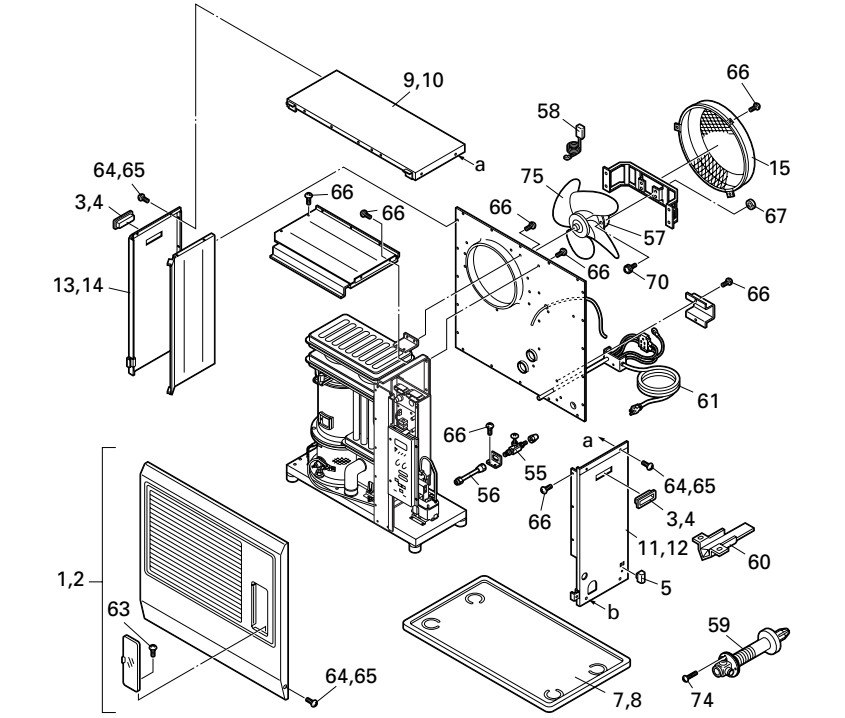

REF #	PART #	PART NAME
1	20478446	Front panel assembly
2	20479146	Front panel assembly (L-73AT)
3	20475804	Carrying handle
4	20479104	Carrying handle (L-73AT)
5	20450007	Plumb bob
6	20474970	Adjustable leg
7	20478129	Drip tray
8	20479129	Drip tray (L-73AT)
9	20478160	Top plate
10	20479160	Top plate (L-73AT)
11	20478463	Right side panel
12	20479163	Right side panel (L-73AT)
13	20478164	Left side panel
14	20479164	Left side panel (L-73AT)
15	20475172	Fan cover
16	20478644	Heat exchanger
17	20475808	Heat chamber assembly
18	20478642	Burner assembly
19	20478643	Burner ring
20	20478026	Fuel nozzle
21	20478383	Fuel nozzle gasket
22	20475518	Igniter
23	17185580	Igniter gasket
24	20474921	Igniter guide gasket
25	20474920	Igniter cover
26	20478411	Primary flame rod
27	20475194	Burner gasket
28	20475850	Burner insulating pad
29	20475831	Mica window
30	20475881	Peep window gasket
31	20474992	Joint packing
32	20475893	Heat chamber gasket
33	20478437	Blower motor assembly
34	20478847	Blower motor assembly with case
35	20478871	Blower motor exhaust fan
36	20475883	Blower motor intake fan
37	20475875	Blower motor case gasket
38	20475878	Rubber mat
39	20475877	O-ring (ø75)
40	20478534	Fuel sump
41	20478419	Fuel pump
42	20478641	Fuel pipe assembly
43	20478550	Inlet strainer
44	20475551	Drain screw with O-ring
45	20475552	Strainer gasket
46	20478512	Main circuit board
47	20478378	Fuse A
48	20478379	Fuse B
49	20478306	High limit switch
50	20478376	Indicator lamp circuit
51	20478301	Knob for temp selector
52	20478317	Transformer
53	20477414	PCB support
54	20478314	PCB support (S)
55	10005597	Fusible link valve
56	20475852	Leveler fuel pipe
57	20478669	Circulation fan motor
58	20478373	Thermistor
59	20479891	Flue pipe
60	20474925	Oil catch