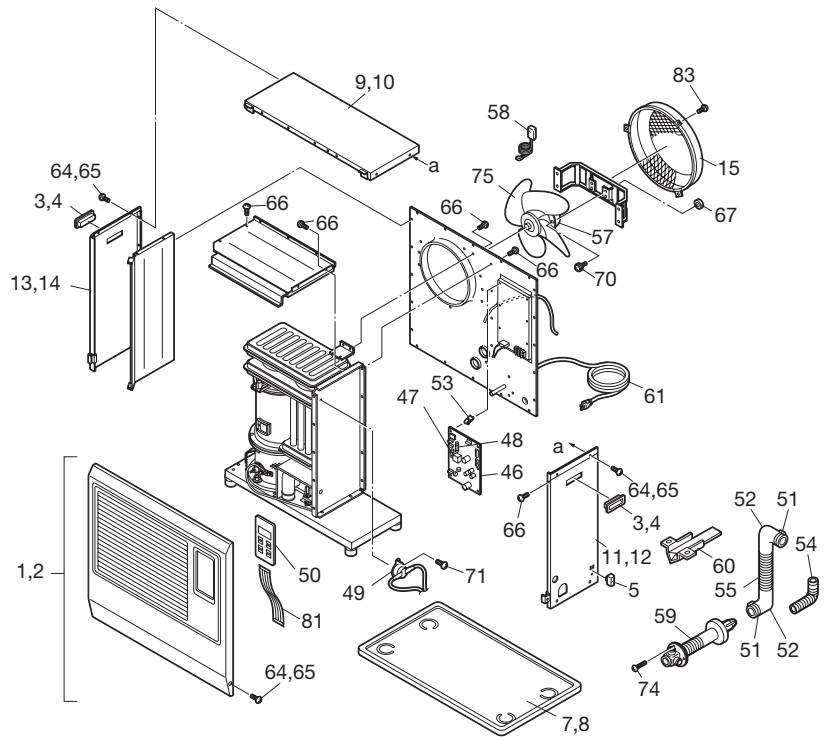

REF #	PART #	PART NAME
1	20470646	Front panel assembly
2	20479145	Front panel assembly (Laser 730AT)
3	20475804	Carrying handle
4	20479104	Carrying handle (Laser 730AT)
5	20450007	Plumb bob
6	20474970	Adjustable leg
7	20478129	Drip tray
8	20479129	Drip tray (Laser 730AT)
9	20470660	Top plate
10	20479160	Top plate (Laser 730AT)
11	20470663	Right side panel
12	20470763	Right side panel (Laser 730AT)
13	20470664	Left side panel
14	20479164	Left side panel (Laser 730AT)
15	20475172	Fan cover
16	20478644	Heat exchanger
17	20475808	Heat chamber assembly
18	20470642	Burner assembly
19	20478643	Burner ring
20	20478026	Fuel nozzle
21	20478383	Fuel nozzle gasket
22	20470218	Igniter
23	17187582	Igniter gasket
24	20479521	Igniter side gasket
25	20474920	Igniter cover
26	20470611	Primary flame rod
27	20475194	Burner gasket
28	20475850	Burner insulating pad
29	20475831	Mica window
30	20475881	Peep window gasket
31	20474992	Joint packing
32	20475893	Heat chamber gasket
33	20470638	Blower motor assembly
34	20470648	Blower motor assembly with case
35	20478871	Blower motor exhaust fan
36	20475883	Blower motor intake fan
37	20475875	Blower motor case gasket
38	20475878	Rubber mat
39	20475877	O-ring (ø75)
40	20470234	Fuel pump
41	20470619	Fuel pipe assembly
42	20470641	Fuel inlet strainer
43	20478550	Drain screw with O-ring
44	20475551	Strainer gasket
45	20475552	Main circuit board
46	20470612	Fuse 1 (5A)
47	20470678	Fuse 2 (10A)
48	20470679	High limit switch
49	20470206	Operation panel
50	20470676	Operation panel (Laser 730AT)
51	20474977	Hose band
52	20474975	L-shaped hose
53	20477414	PCB support
54	20474984	Bent joint (L)
55	20470651	Intake pipe
56	20470652	Leveler fuel pipe
57	20478669	Circulation fan motor
58	20470274	Thermistor
59	20479891	Flue pipe
60	20474925	Oil catch
61	20475535	Power supply cord
62	20478188	Screw 1X
63	20479885	Outside nozzle gasket
64	20455862	Screw S2
65	20470756	Screw 4D (Laser 730AT)