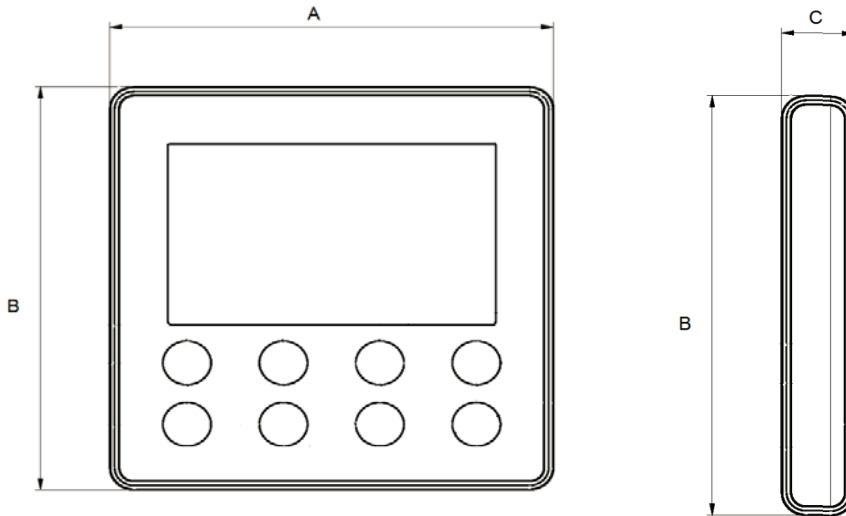

DIMENSIONAL SPECIFICATIONS

XE71 Command Center for Ductfree Split Systems

Units: inch (mm)

Type	Part Number	A	B	C
XE71	MC20700970	3.625 (92)	3.625 (92)	1.375 (35)

SYSTEM WIRING DIAGRAM

Specifications are subject to change without notice. Manufacturer reserves the right to discontinue or modify specifications or designs without notice or without incurring obligations. All rights reserved.