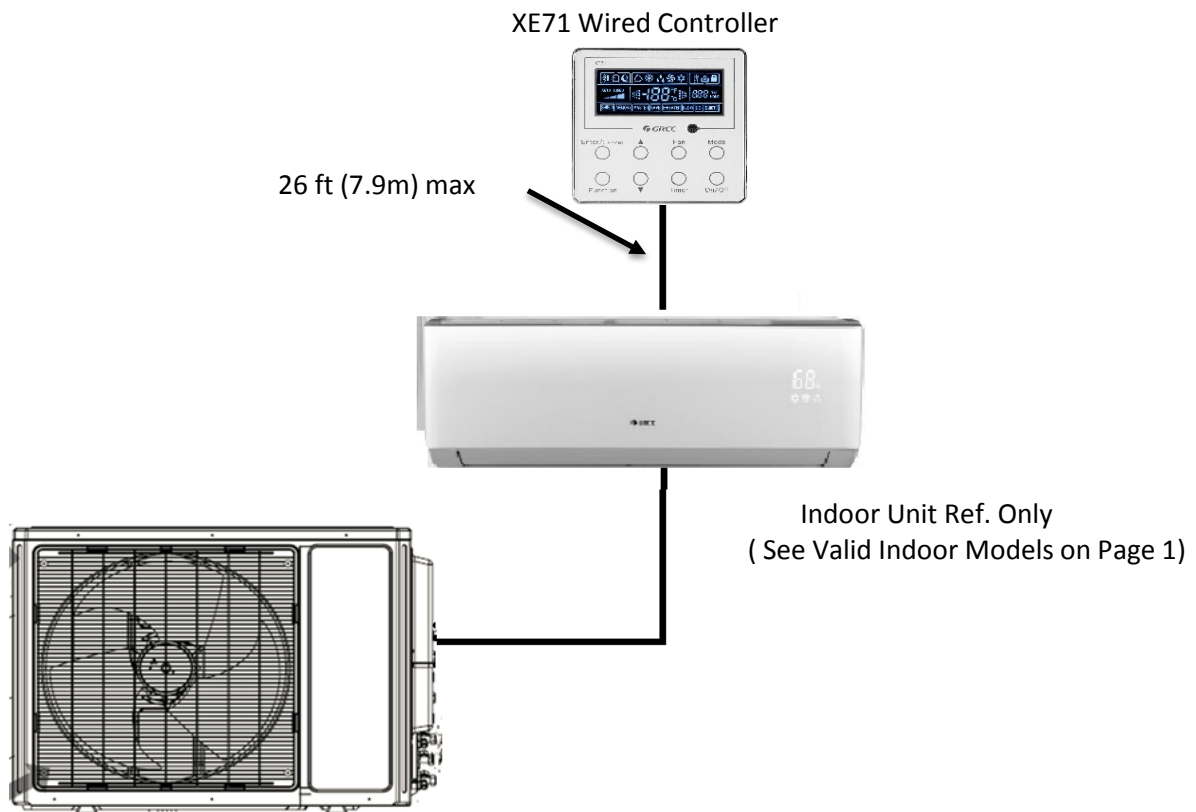

DIMENSIONAL SPECIFICATIONS

XE71 Command Center for Ductfree Split Systems

Units: inch (mm)

Type	Part Number	A	B	C
XE71	MC20700970	3.625 (92)	3.625 (92)	1.375 (35)

SYSTEM WIRING DIAGRAM

Specifications are subject to change without notice. Manufacturer reserves the right to discontinue or modify specifications or designs without notice or without incurring obligations. All rights reserved.